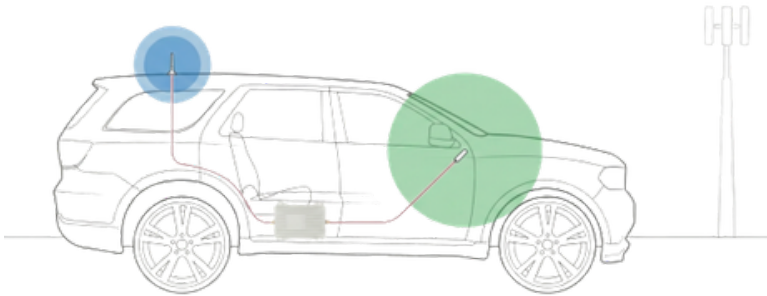

INSTALLATION

1

The signal is received from the outdoor cell towers and transmitted through the cable to the booster box in your car.

2

The booster box receives the signal from the outdoor antenna and retransmits it to the indoor antenna via a cable.